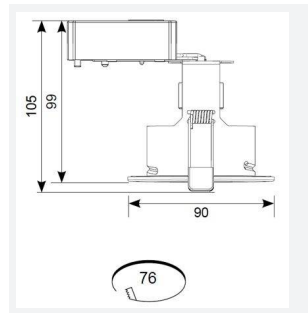

Edge GU10 IP65 Fire Rated

Category	Downlights
Application	Hospitality, Residential, Retail
Specification	Architectural

Edge GU10 IP65 Fire Rated Downlight Matt White
Code: AEFRD/IP65/MW

PRODUCT FEATURES

- Compact Fire Rated downlight for shallow ceiling voids suitable for residential and hospitality applications (product supplied less lamp)
- IP65 ingress protection allows a range of installation options
- Push fit terminals for fast loop-in, loop-out wiring
- Ultra-slim bezel profile
- Suitable for standard GU10 halogen or LED lamps
- Protective sheathing spring clips for ceiling protection and ease of installation
- Twistlock lamp retaining ring for ease of lamp replacement
- Option to add Bluetooth and WiFi enabled smart WiZ GU10 lamp

GENERAL INFORMATION	
Wattage	50W
Input	220/240V
Operating Temp	0°C - 25°C
Cut-Out Size	76mm
Product Weight without Packaging	0.188 kg

TECHNICAL INFORMATION	
Light Source	GU10
Colour / Finish	Matt White
Fire Rated	Yes
IP Rating	IP65
Class Protection	1
Internal / External	Internal
Surface / Recessed / Suspended	Recessed
Warranty (Years)	5
CE Mark	Yes
Diameter	90 mm
Height	105 mm
Accessories	AEFRISD