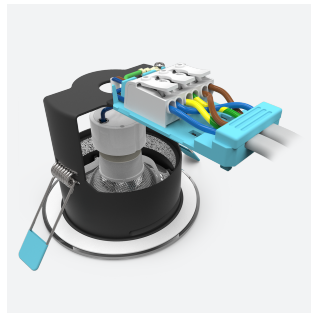

Edge GU10 IP65 Fire Rated

Category	Downlights
Application	Hospitality, Residential, Retail
Specification	Architectural

Edge GU10 IP65 Fire Rated Downlight Matt White
Code: AEFRD/IP65/MW

PRODUCT FEATURES

- Compact Fire Rated downlight for shallow ceiling voids suitable for residential and hospitality applications (product supplied less lamp)
- IP65 ingress protection allows a range of installation options
- Push fit terminals for fast loop-in, loop-out wiring
- Ultra-slim bezel profile
- Suitable for standard GU10 halogen or LED lamps
- Protective sheathing spring clips for ceiling protection and ease of installation
- Twistlock lamp retaining ring for ease of lamp replacement
- Option to add Bluetooth and WiFi enabled smart WiZ GU10 lamp

GENERAL INFORMATION	
Wattage	50W
Input	220/240V
Operating Temp	0°C - 25°C
Cut-Out Size	76mm
Product Weight without Packaging	0.188 kg

TECHNICAL INFORMATION	
Light Source	GU10
Colour / Finish	Matt White
Fire Rated	Yes
IP Rating	IP65
Class Protection	1
Internal / External	Internal
Surface / Recessed / Suspended	Recessed
Warranty (Years)	5
CE Mark	Yes
Diameter	90 mm
Height	105 mm
Accessories	AEFRISD